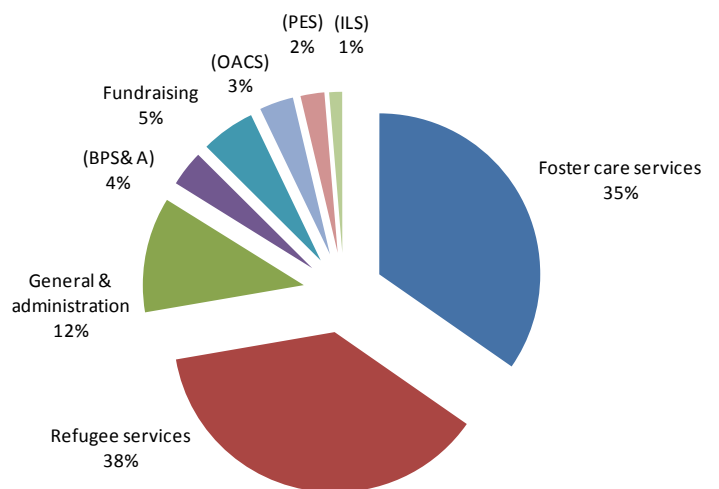

Expenses

Foster care services	$3,812,535
Refugee services	$4,136,283
General & administration	$1,272,567
Birth parent services and adoptions (BPS& A)	$396,527
Fundraising	$596,112
Disaster Response (DR)	$0
Older Adult & Caregiver Services (OACS)	$374,918
Prevention Services (PES)	$263,188
Legal Immigration Services (ILS)	$144,318
Total Expenses	$10,996,448