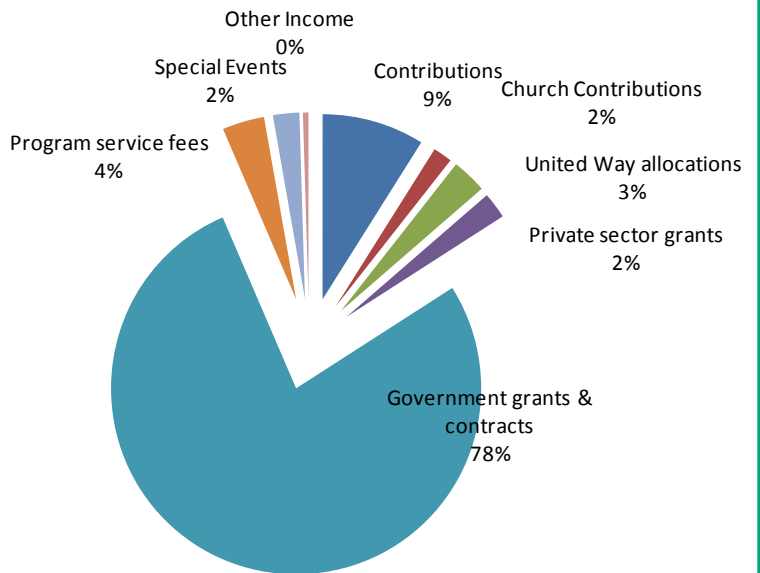

# Annual Report 2011-2012

**Inspired by the compassionate love of Christ,  
Lutheran Family Services walks with the vulnerable, through services that heal, strengthen,  
and provide hope.**

**LUTHERAN  
FAMILY SERVICES**  
*Rocky Mountains*

# Financial & Services Overview FOR FISCAL YEAR July 1, 2011 to June 30, 2012

## Revenues & Support

Contributions	\$1,022,913
Church Contributions	\$191,357
United Way allocations	\$346,407
Private sector grants	\$262,129
Government grants & contracts	\$8,891,074
Program service fees	\$421,680
Special Events (net of expenses)	\$263,234
Other Income	\$54,828
<b>Total Revenue</b>	<b>\$11,453,622</b>