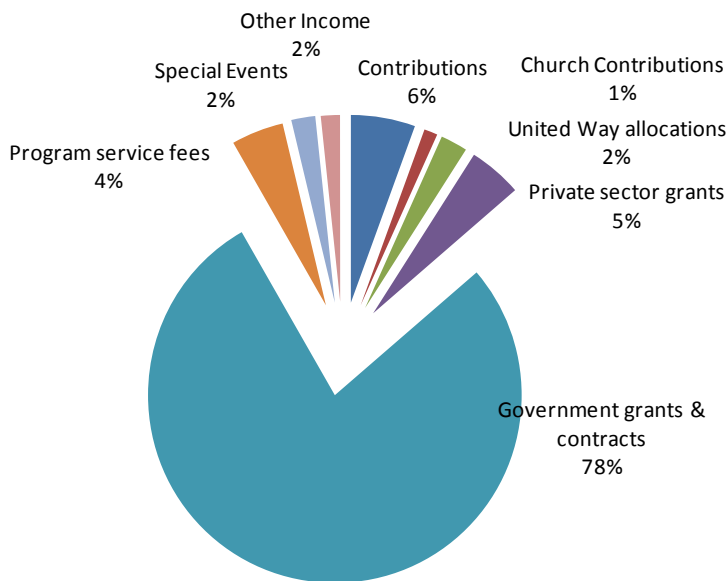

**LUTHERAN  
FAMILY SERVICES**

*Rocky Mountains*

## **Annual Report 2012-2013**

**Inspired by the compassionate love of Christ,**

**Lutheran Family Services walks with the vulnerable, through services that heal, strengthen,  
and provide hope.**

## Revenues & Support

Contributions	\$725,641
Church Contributions	\$151,079
United Way allocations	\$302,741
Private sector grants	\$605,064
Government grants & contracts	\$10,221,008
Program service fees	\$591,310
Special Events (net of expenses)	\$271,433
Other Income	\$217,439
<b>Total Revenue</b>	<b>\$13,085,715</b>