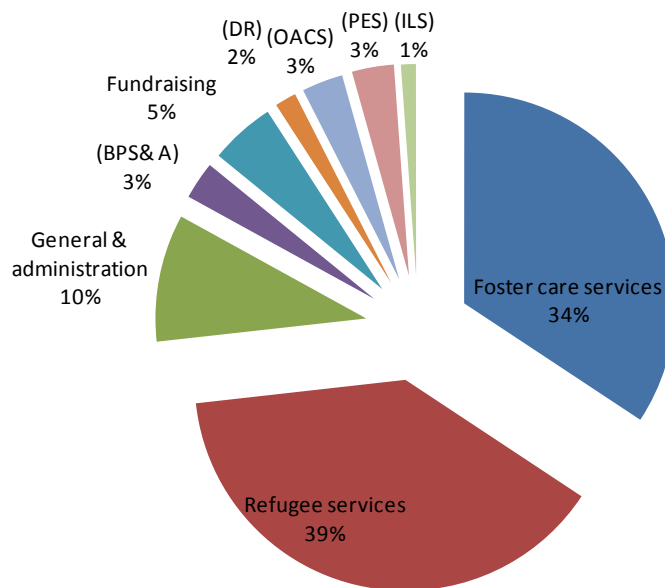

Expenses

Foster care services	$4,298,249
Refugee services	$4,877,152
General & administration	$1,224,712
Birth parent services and adoptions (BPS& A)	$359,546
Fundraising	$624,855
Disaster Response (DR)	$206,752
Older Adult & Caregiver Services (OACS)	$393,880
Prevention Services (PES)	$400,767
Legal Immigration Services (ILS)	$143,642
	$12,529,555